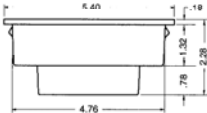

# LOUVER 300-2 W/268-3 BOX BEZEL

FITS: 154 BEZEL  
 276 BEZEL  
 276-P BEZEL  
 268 BOX BEZEL SERIES  
 269 BOX BEZEL SERIES  
 948 BOX BEZEL SERIES

OPTION:  
 300-2-1 SPRING  
 AXLE

OPTION:  
 268-4 W/4  
 MOUNTING HOLES  
 268-5 W/2  
 MOUNTING HOLES  
 FITS: 2-1/2" HOSE

FITS: 100-2 LOUVER  
 100-2PB LOUVER  
 300-2 LOUVER  
 100-2-4 LOUVER  
 200-2 LOUVER  
 727 LOUVER